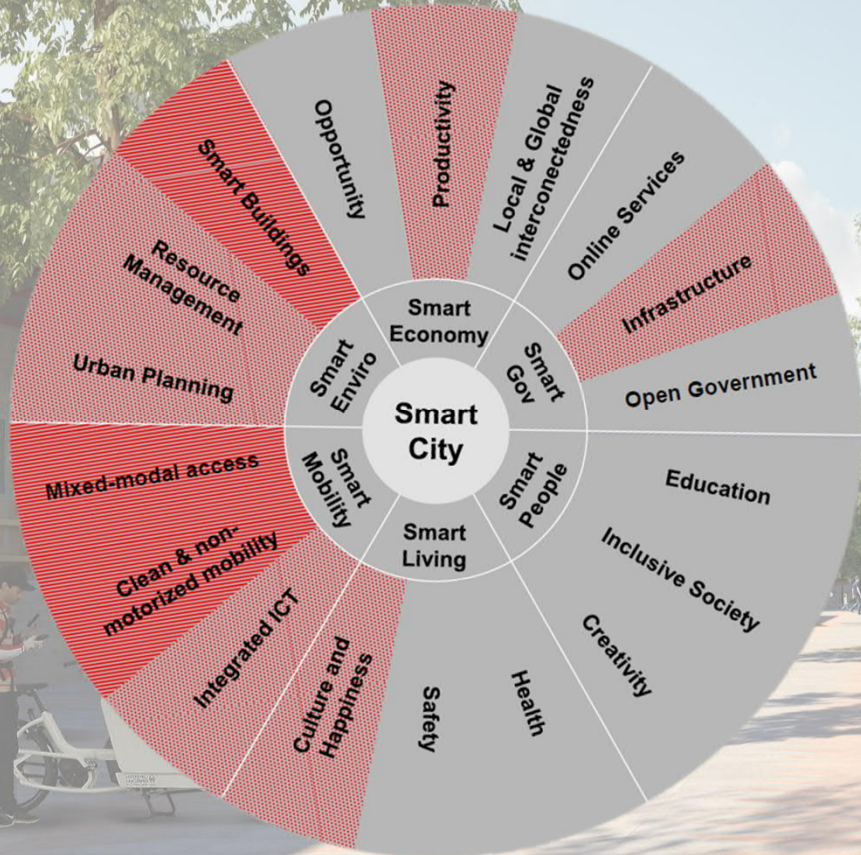

Kanton Basel-Stadt

 SBB CFF FFS

Smart City Lab Basel.

Connect | Develop |
Test | Experience

Anja Riedle,
Head of Smart City, SBB

smartcitylabbasel.ch |

 Smart City Lab Basel

Meanwhile in Switzerland...

Smart City – or: When urbanization meets digitalization.

Smart Mobility

Smart Building

Smart Public Space

Smart Energy

Smart Connectivity

High relevance, large contribution

Medium relevance, medium contribution

Low relevance, small contribution

Smart cities:
SBB's contribution.

What is a «Smart City»? And what is the Smart City Lab Basel?

What is a «Smart City»?

<https://www.youtube.com/watch?v=9SthTeqDg30>

Google Earth